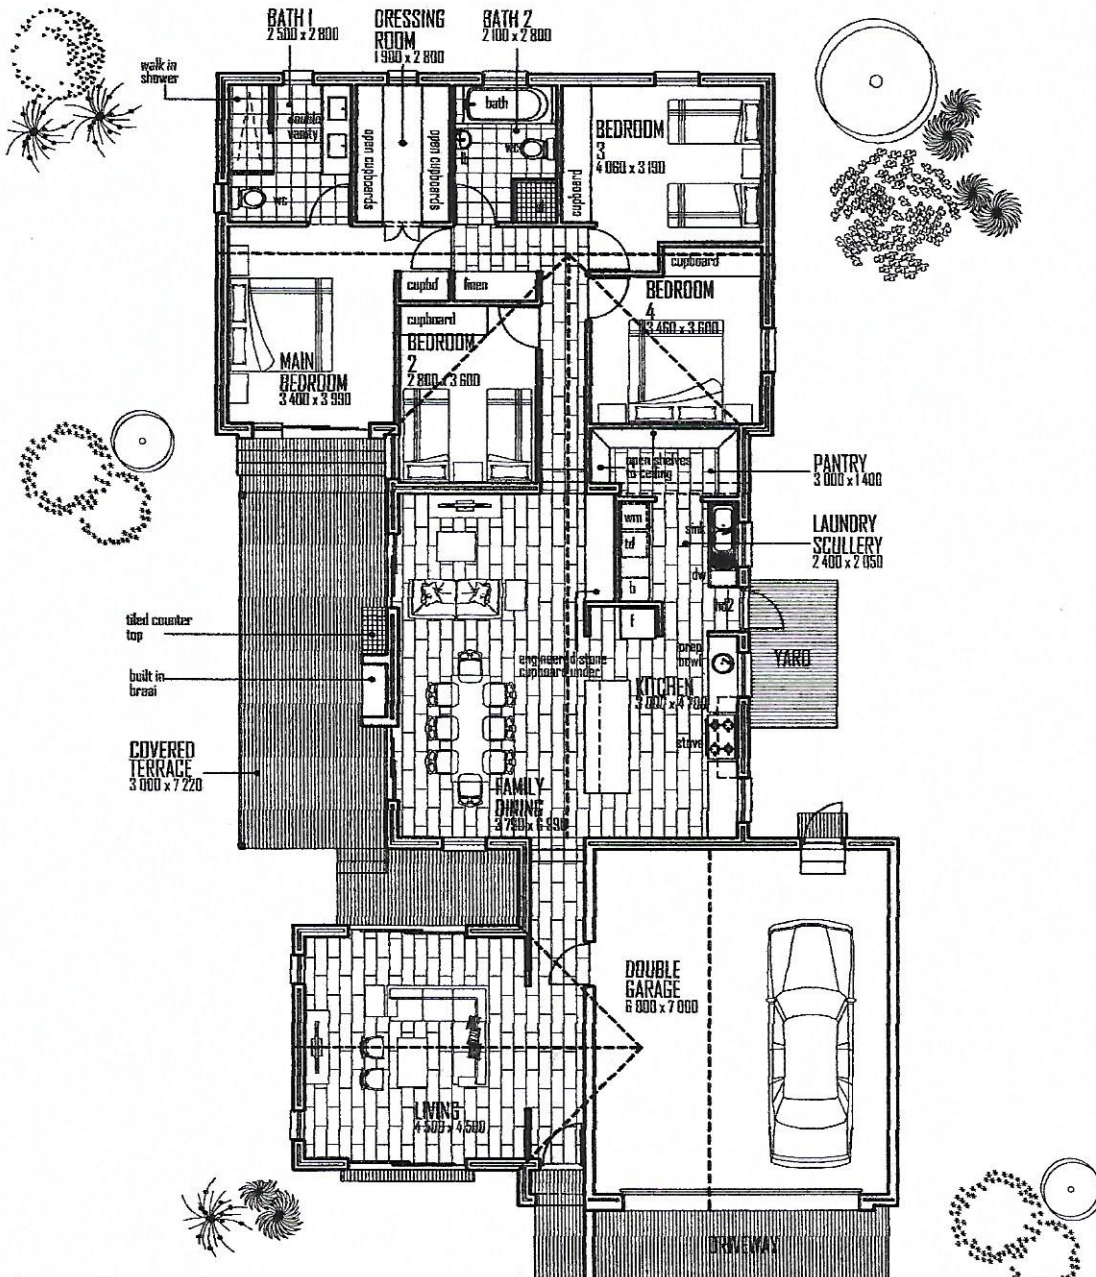

GARDEN CITIES
NON PROFIT COMPANY (RF)

ELEVATION

FLOOR PLAN

ERF 19985
 Plot size 612sqm
 House size 177.32sqm
 Garage siz 45.59sqm
 Occ. Date 17-Jun-21
 Price R 3 195 000

REDTUNAFISH

ARCHITECTURAL DESIGNS
 REDTUNAFISH@GMAIL.COM 0828871403